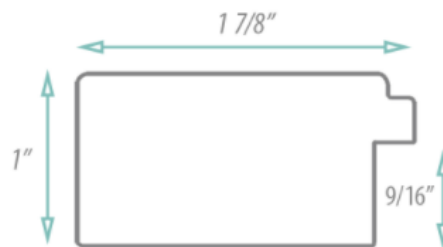

SPECIFICATION SHEET

FRAMED MIRROR

MODEL#: FM 79963-15X40

FRAMED MIRRORS COLLECTION

FEATURES:

- ONE 15X40" HIGH RESOLUTION SILVER PLATE GLASS MIRROR SIZE W/ DECORATIVE FRAME.
- "WALL HUGGER" HANGER FOR MOUNTING INCLUDED.
- STANDARD MOUNTING STYLE IS VERTICAL. FOR HORIZONTAL, PLEASE SPECIFY WHEN ORDERING.
- PACKED IN FOUR WALL (FOLDED DOUBLE WALL) CORRUGATION.
- STYLE: MODERN
- COLOR: WHITE
- FINISH: MATTE

MIRROR FINISHES:

- FLAT POLISHED EDGE
- BEVELED EDGE

OVERALL SIZE DIMENSION: 19" WIDE X 44" HIGH X 1" DEEP