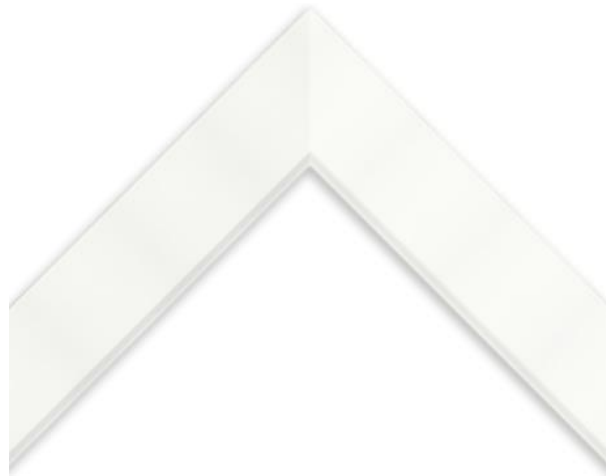

SPECIFICATION SHEET

FRAMED MIRROR

MODEL#: FM 79963-15X40

FRAMED MIRRORS COLLECTION

FEATURES:

- ONE 15X40" HIGH RESOLUTION SILVER PLATE GLASS MIRROR SIZE W/ DECORATIVE FRAME.
- "WALL HUGGER" HANGER FOR MOUNTING INCLUDED.
- STANDARD MOUNTING STYLE IS VERTICAL. FOR HORIZONTAL, PLEASE SPECIFY WHEN ORDERING.
- PACKED IN FOUR WALL (FOLDED DOUBLE WALL) CORRUGATION.
- STYLE: MODERN
- COLOR: WHITE
- FINISH: MATTE

MIRROR FINISHES:

- FLAT POLISHED EDGE
- BEVELED EDGE

OVERALL SIZE DIMENSION: 19" WIDE X 44" HIGH X 1" DEEP